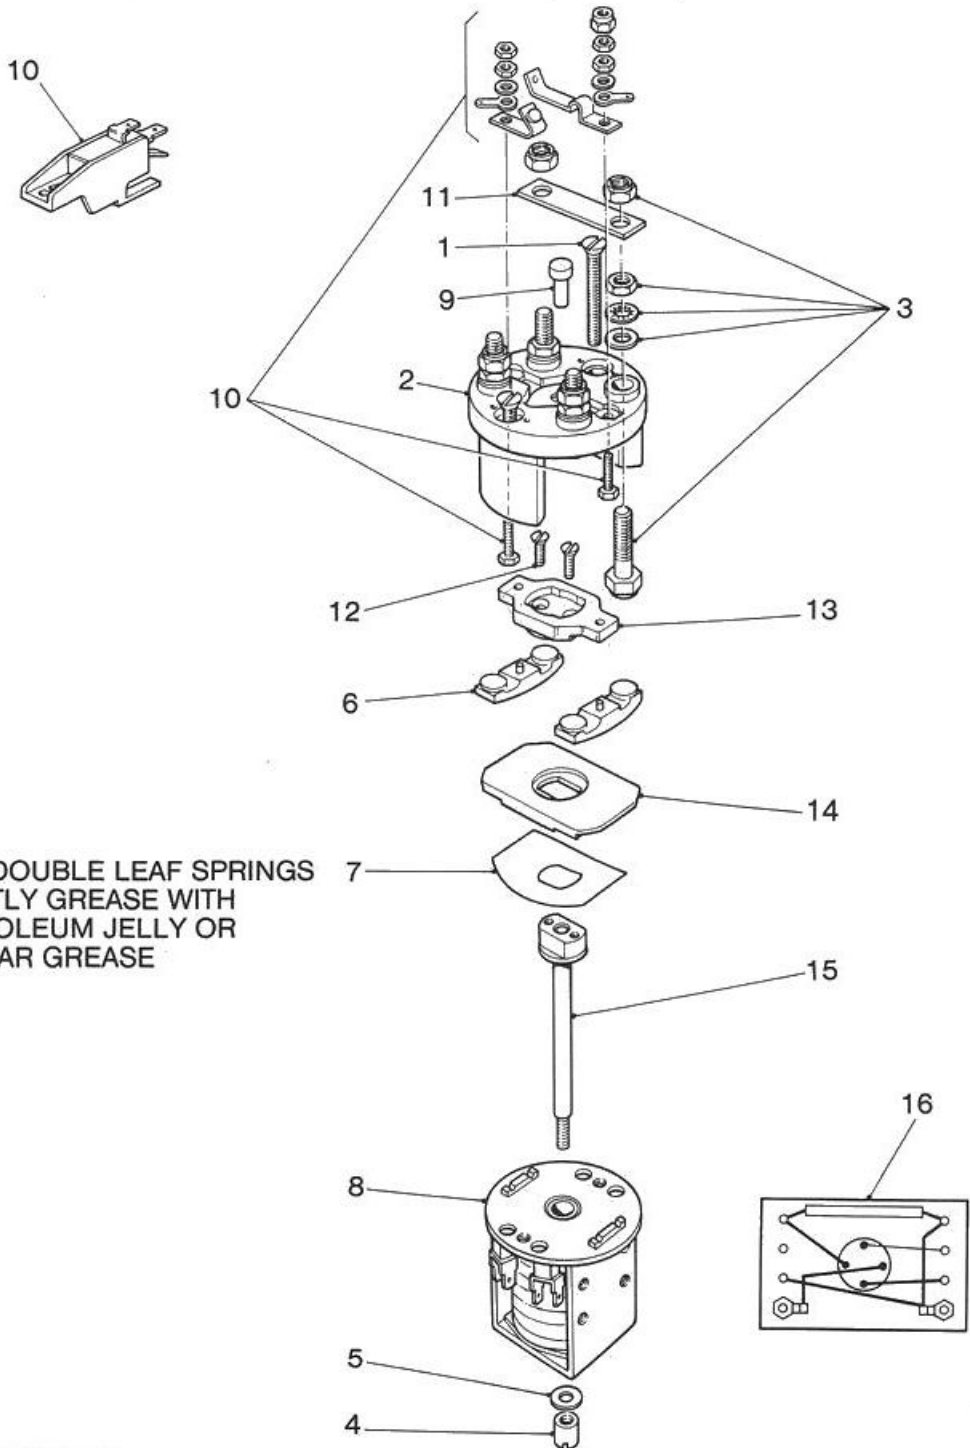

SOLENOID SWITCH TYPES SW71, SW74, SW106 and SW125

FOR DOUBLE LEAF SPRINGS
LIGHTLY GREASE WITH
PETROLEUM JELLY OR
SIMILAR GREASE

Spare parts for Solenoid Switch Types SW71, SW74, SW106 and SW125

Also SW74A, SW106A and SW125A with auxiliary contacts

Item	Part Number and Description	Quantity per Switch						
		SW71	SW74	SW74A	SW106	SW106A	SW125	SW125A
1	Top Cover Fixing Screw							
	2028-365B	2	2	-	2	-	-	-
	2123-26	-	-	-	-	-	2	-
	2137-6	-	-	1	-	1	-	1
	2137-6A	-	-	1	-	1	-	1
2	Top Cover							
	2028-402	1	-	1	-	-	-	-
	2028-104	-	1	-	-	-	-	-
	2028-485	-	-	-	1	-	1	-
	2028-402B	-	-	-	-	1	-	1
3	Terminal Contact Assembly							
	2028-234	4	-	-	-	-	-	-
	2028-239G	-	4	4	-	-	-	-
	2146-18A	-	-	-	4	4	4	4
4	Armature Nut							
	2028-78	1	1	1	1	1	1	1
5	Armature Nut Lock Washer							
	2028-165	1	1	1	1	1	1	1
6	Moving Contact							
	2028-153C	2	2	2	-	-	-	-
	2123-18	-	-	-	2	2	2	2
7	Contact Spring							
	2028-43 (2lb 13oz)	1	1	1	1	1	2	2
8	Assembled Coil and Magnet Frame (Please state full type number of switch) e.g. SW106-6M	1	1	1	1	1	1	1
9	Auxiliary Contact Plunger							
	2028-286	1	-	-	-	-	-	-
	2028-286H	-	-	1	-	-	-	-
	2028-286A	-	-	-	-	1	-	1
10	Auxiliary Contact Assembly							
	2028-302A	1	-	-	-	-	-	-
	2137-3	-	-	1	-	1	-	1
11	Terminal Link							
	2028-122	As req'd	-	-	-	-	-	-
	2028-154	-	As req'd	As req'd	As req'd	As req'd	As req'd	As req'd
12	Contact Support Plate Screws							
	2028-236	2	2	2	-	-	-	-
	2028-236A	-	-	-	2	2	2	2
13	Contact Support Plate							
	2028-98	1	1	1	-	-	-	-
	2028-332A	-	-	-	1	1	1	1
14	Contact Pressure Plate							
	2028-102	1	1	1	1	1	1	1
15	Armature Bolt Assembly							
	2028-237	1	-	-	-	-	-	-
	2028-240D	-	1	1	-	-	1	1
	2028-240F	-	-	-	1	1	-	-
16	Resistance or Rectifier Assembly (Please state full type number of switch) e.g. SW71-11RM	As req'd	As req'd	As req'd	As req'd	As req'd	As req'd	As req'd